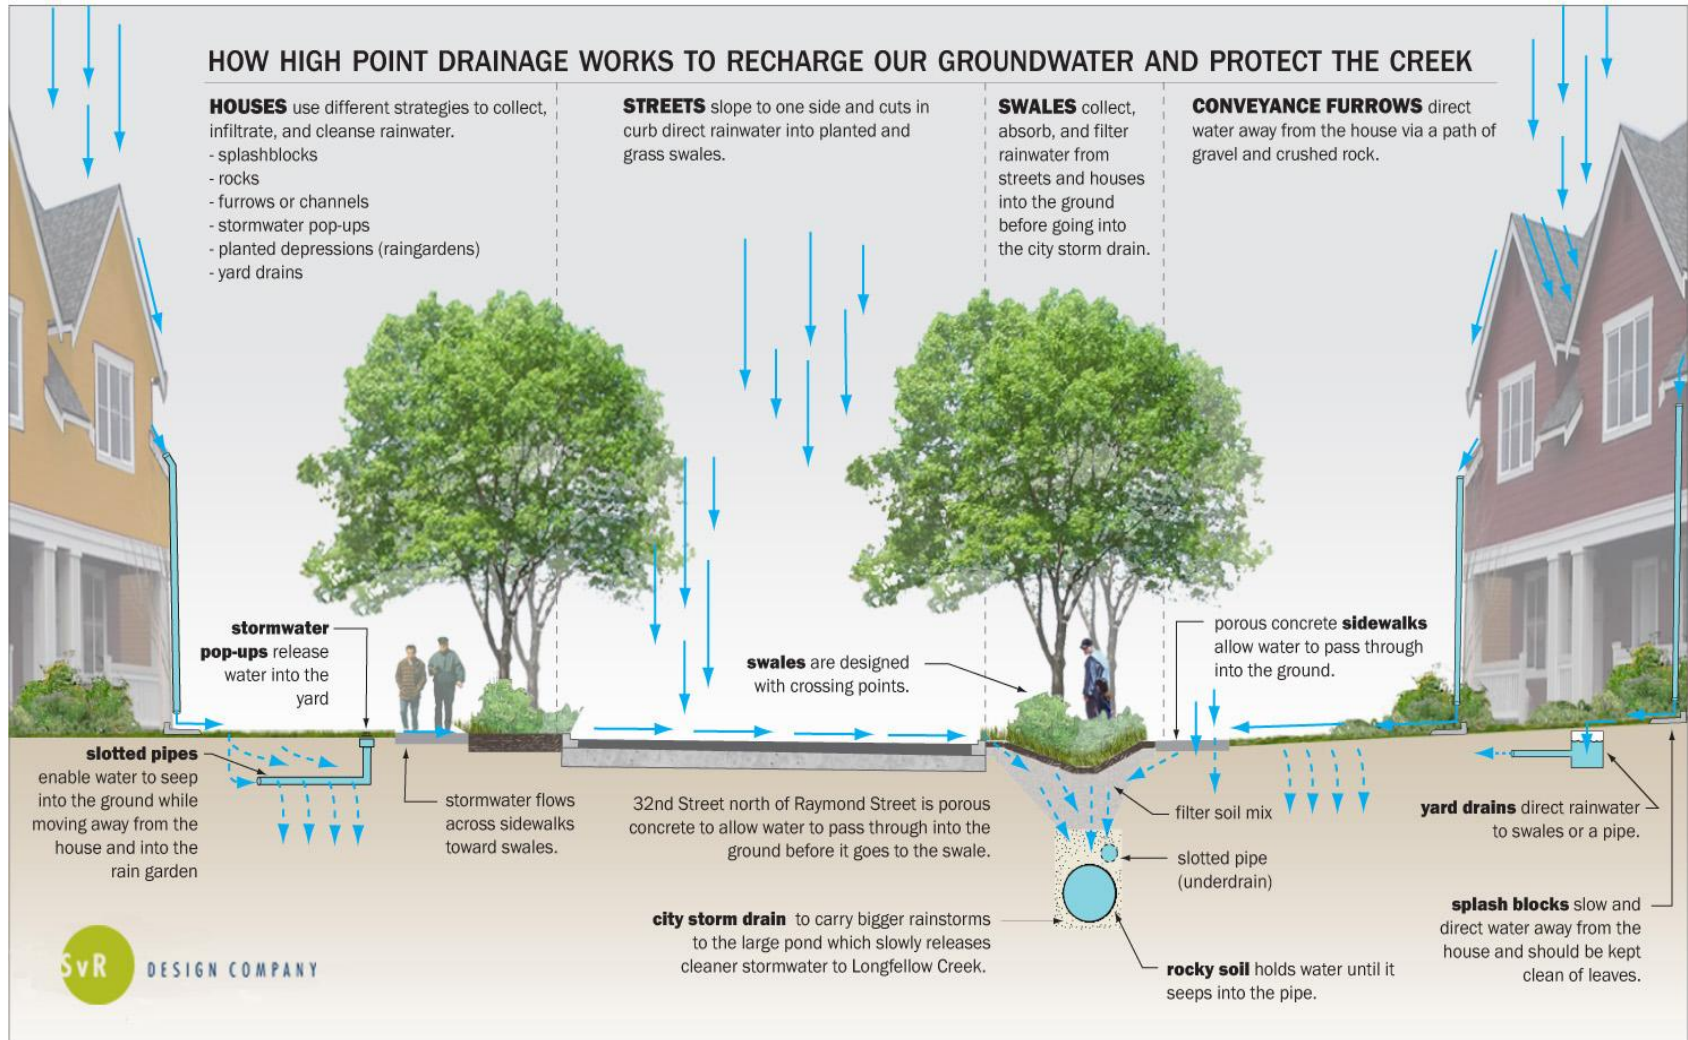

Infiltration

Slide Credit:

Slide Credit: Mami Hara, First Deputy Commissioner, Philadelphia Water Department

Image by WRT

Image by WRT

Living Architecture

Mumbai, India

Blue is the New Green

If We Were To Dream?

Blue is the New Green

If We Were To Dream?

Blue is the New Green

Green Roofs

RCCL Solstice Lawn Club

Blue is the New Green

Rooftop Urban Agriculture